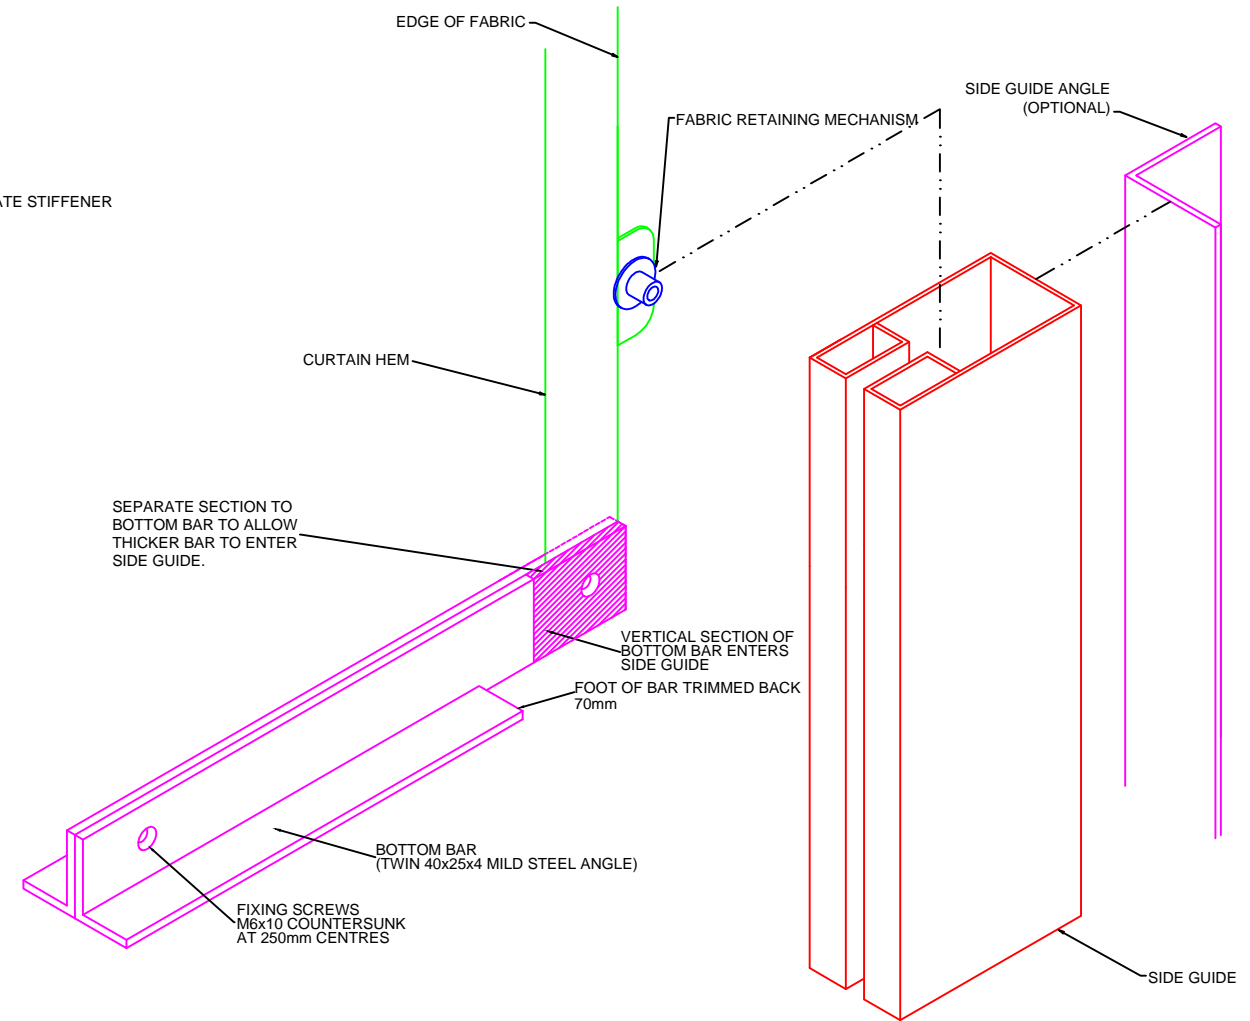

NOTE.
 CROSS SECTIONAL DIMENSIONS OF
 BOTTOM BAR MAY VARY ACCORDING
 TO THE WIDTH OF THE CURTAIN.
 CATCHING BRACKETS ARE INSTALLED
 IN ALL TWO HOUR FIRE RATED HEADBOXES
 AT 875mm CENTRES.

FIRE CURTAIN HEADBOX SIZING CHART		
CURTAIN DROP	SINGLE ROLLER W x H	MULTIPLE ROLLER OVER / UNDER W x H
< 3m	180mm x 180mm	180mm x 290mm
3m - 8m	210mm x 210mm	210mm x 390mm
8m - 12m	250mm x 250mm	250mm x 440mm

REV A :-	REV B :-	REV C :-	REV D :-	REV E :-
DATE :-	DATE :-	DATE :-	DATE :-	DATE :-

PROJECT FIRE CURTAIN HEADBOX	TITLE GENERAL DETAILS OF FC1 - FC60 FIRE CURTAIN	 SMOKE CURTAINS FIRE CURTAINS FIXED CURTAINS INSTALLATION COMMISSIONING MAKING BUILDINGS SAFER B.L.E. SMOKE & FIRE CURTAINS LTD. TEL :- 01246 434749 FAX :- 01246 430318 email:- curtains@blegroup.co.uk
DRAWN BY D. NAYLOR		
DATE 8 / 05 / 14		
CHECKED BY		
DISC NO. DATE		
SCALE N.T.S.	DRAWING NUMBER FC1-FC60 GenDet	
ALL DIMENSIONS IN MILLIMETRES UNLESS STATED OTHERWISE. DO NOT SCALE. IF IN DOUBT ASK.		